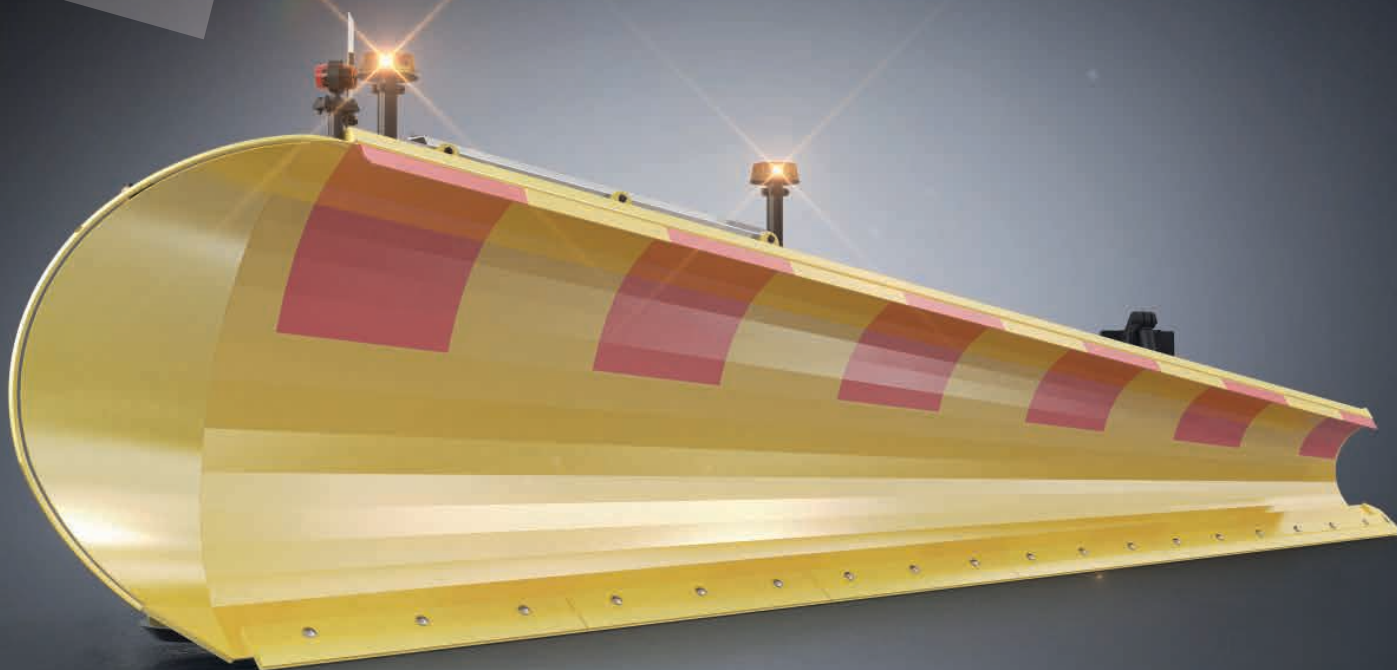

SNOW REMOVAL

SIDE-MOUNTED PLOUGHS

Copyright © Arctic Machine Oy

APPLICATION

FOR TRUCKS 

FOR ALL ROADS 

FOR SALTED ROADS
WITH HEAVY SNOW 

A VERSATILE GENERAL-PURPOSE SIDE-MOUNTED PLOUGH

The AM SHJ side-mounted ploughs are meant for trucks, increasing the unit's ploughing width to up to 8 metres when used together with a front-mounted plough. Short wing models are excellent for lowering snow banks, while high wings are best for areas with heavy snow, and long wings are optimised for wide

main roads. The working width can be adjusted steplessly, which makes it easier to remove snow from difficult places like roundabouts or stops. Its strong structure makes the AM SHJ side-mounted plough a good choice, especially for roads that have many railings or obstacles on the side of the road.