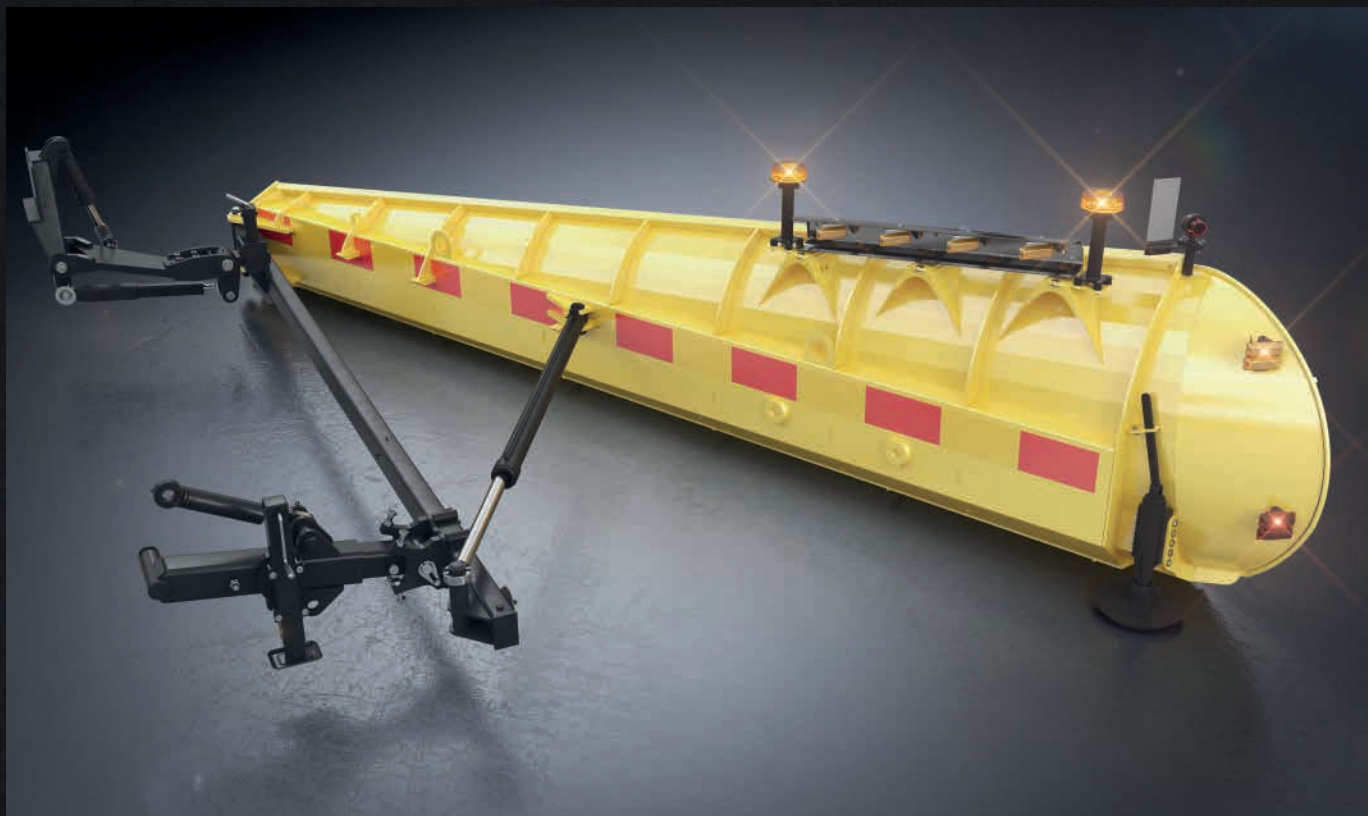

AM SHJ 210 H, AM SHJ 210–218

Copyright © Arctic Machine Oy

Safety plate

Mechanical and hydraulic safety device

A wide range of equipment options

TECHNICAL INFORMATION	AM SHJ 210 H	AM SHJ 210	AM SHJ 212	AM SHJ 214	AM SHJ 216	AM SHJ 218
Wing tip height	550 mm	550 mm	550 mm	550 mm	550 mm	550 mm
Maximum wing height	1370 mm	1370 mm	1370 mm	1370 mm	1370 mm	1370 mm
Ploughing angle adjustment	3° – 48°	3° – 48°	3° – 48°	3° – 48°	2° – 46°	2° – 46°
Biggest distance from the central line of the truck*	3900 mm	3900 mm	4310 mm	4720 mm	5160 mm	5590 mm
Weight (min-max, without wear blades)**	722-770 kg	683-731 kg	738-786 kg	795-843 kg	875-909 kg	941-975 kg
Weight of quick-mounting components**	212-325 kg	212-325 kg	212-325 kg	212-325 kg	212-325 kg	212-325 kg
Oil consumption	50 l/min	50 l/min	50 l/min	50 l/min	50 l/min	50 l/min
Pressure	100 bar	100 bar	100 bar	100 bar	100 bar	100 bar
Working width	2230 mm	2230 mm	2680 mm	3120 mm	3570 mm	4020 mm

* The measurements can change depending on the make of the truck

**The weights can change depending on the attachment

Some images contain parts that are sold separately. We reserve the right to changes.

Manufacturer: Arctic Machine Oy
Location: Karsikonmäentie 1, 77800 Iisvesi, Finland
Call us at: +358 (0)20 7791 500
Send fax: +358 (0)20 7791 501
E-mail us: am@arcticmachine.com

Reseller